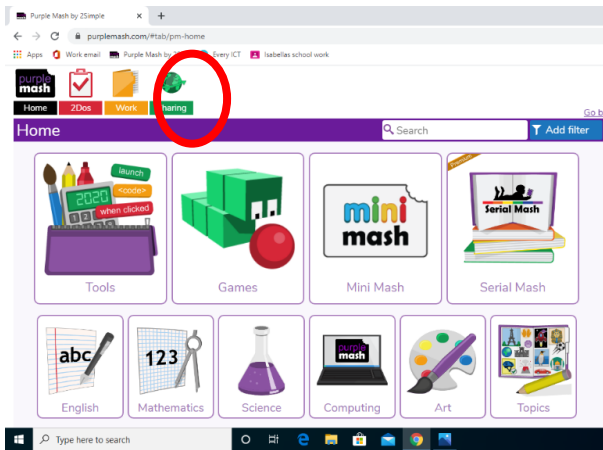

## How to access your class blog on Purple Mash

First log on, once you have logged on then please click on **sharing** tab. I have circled it in red.

1. Then click on the **shared blog** tab.

2. After that your class should show where it is circled below. Click on your class blog.