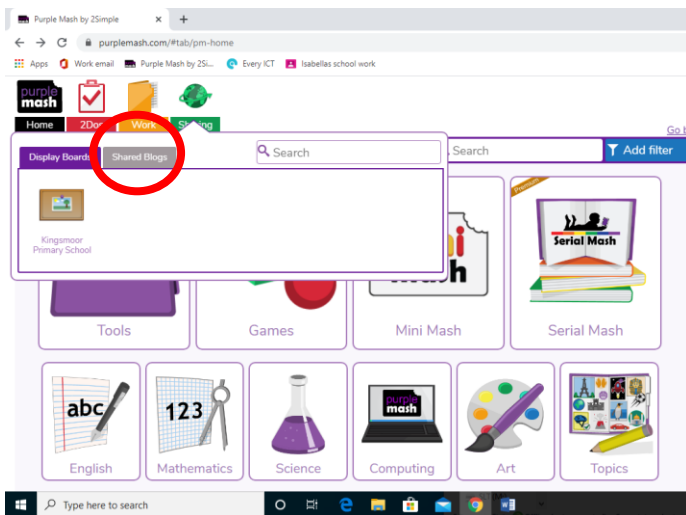

## How to access your class blog on Purple Mash

First log on, once you have logged on then please click on **sharing** tab. I have circled it in red.

1. Then click on the **shared blog** tab.

2. After that your class should show where it is circled below. Click on your class blog.