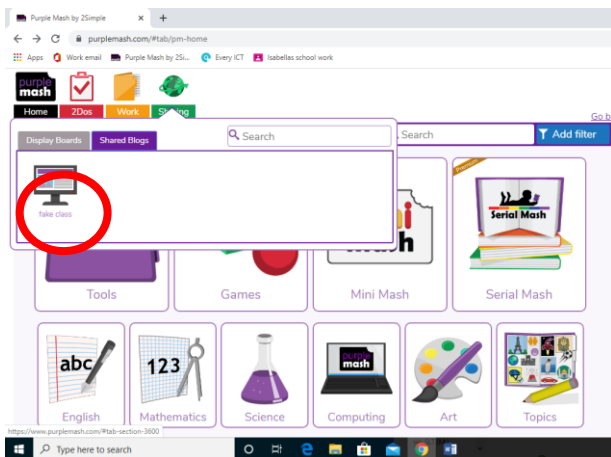

## How to access your class blog on Purple Mash

First log on, once you have logged on then please click on **sharing** tab. I have circled it in red.

1. Then click on the **shared blog** tab.

2. After that your class should show where it is circled below. Click on your class blog.